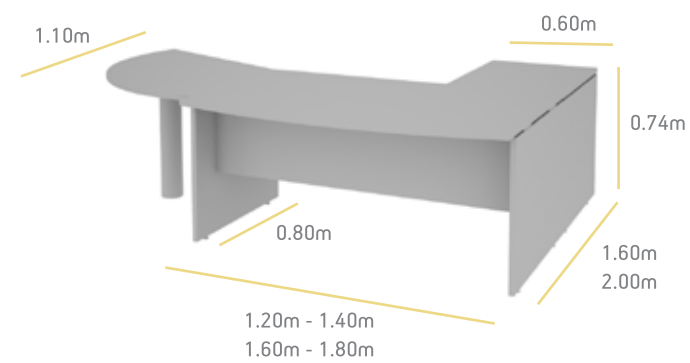

Λειτουργίες/Dimensions

Υλικά/Materials

Χρώματα επιφανειών

- Ανοιχτόχρωμος Δρυς
- Λευκό
- Wenge
- Κεράσια
- Καρυδιά
- Οξιά
- Μπεζ
- Γκρι

Surface colors

- Light Oak
- White
- Wenge
- Cherry
- Walnut
- Beech
- Beige
- Gray

Χρώματα βάσεων Πλαϊνά & Μετώπων

- Αλουμίνιο
- Ανθρακί
- Ανοιχτόχρωμος Δρυς
- Λευκό
- Wenge
- Κεράσια
- Καρυδιά
- Οξιά
- Μπεζ
- Γκρι

Base colors Side & Fronts

- Aluminum
- Dark gray
- Light Oak
- White
- Wenge
- Cherry
- Walnut
- Beech
- Beige
- Gray

Μεταλλικά στοιχεία

- Λευκό
- Ασημί
- Ανθρακί

Metal parts

- White
- Silver
- Dark gray