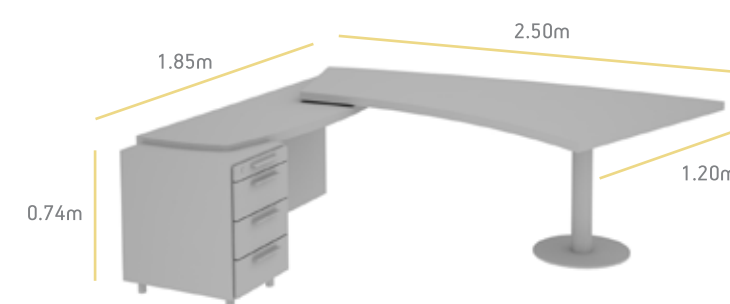

Free Style office management desks are designed for those who seek a modern and exclusive look in their workplace. The sharp curves of the desktops will be noticed by all.

Λαοιάσεις/Dimensions

Υλικά/Materials