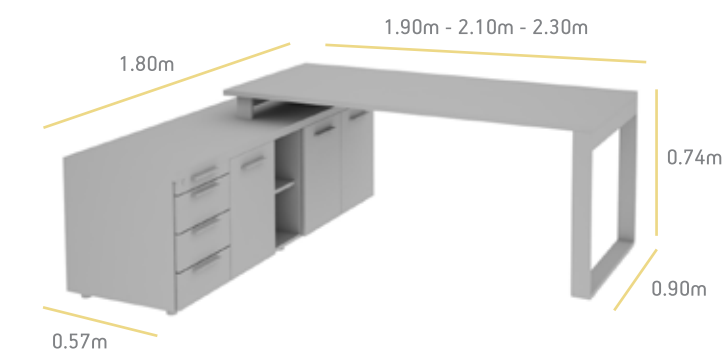

Λειτουργίες/Dimensions

Υλικά/Materials

Χρώματα μελαμίνης

- Λευκό
- Απομίμηση Τσιμεντοσανίδας
- Ανοιχτόχρωμος Δρυς

Melamine colors

- White
- Cement
- Light Oak

Μεταλλικά στοιχεία

- Λευκό

Metal parts

- White