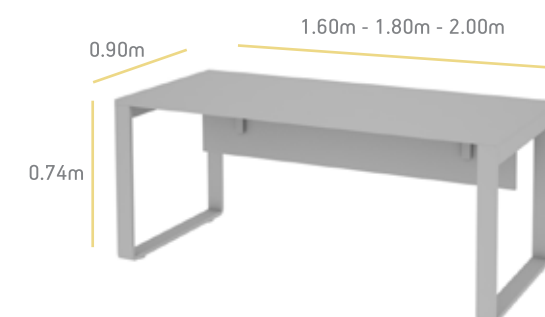

Λειτουργίες/Dimensions

Υλικά/Materials

Χρώματα μελαμίνης

- Λευκό
- Απομίμηση Τσιμεντοσανίδας
- Ανοιχτόχρωμος Δρυς

Melamine colors

- White
- Cement
- Light Oak

Μεταλλικά στοιχεία

- Λευκό

Metal parts

- White