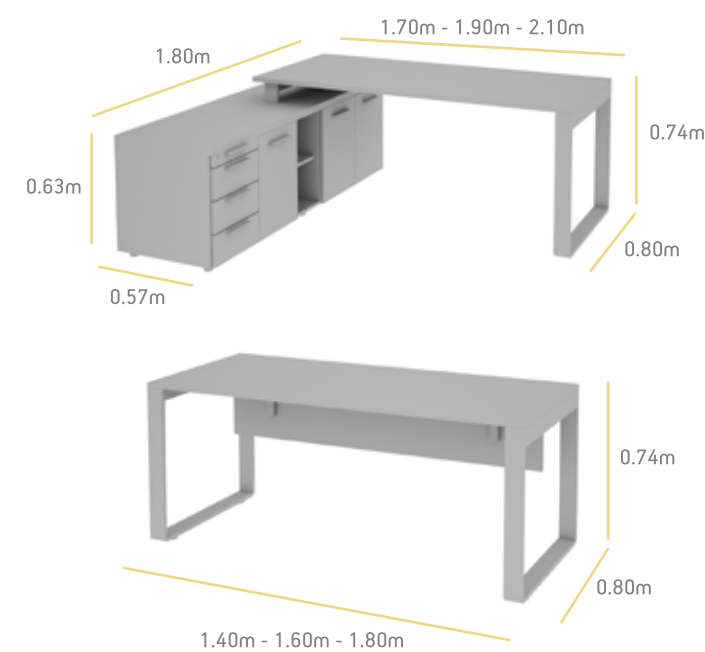

Λειτουργίες/Dimensions

Υλικά/Materials

Χρώματα μελαμίνης

- Λευκό
- Απομίμηση Τιμεντοσανίδας
- Ανοιχτόχρωμος Δρυς

Melamine colors

- White
- Cement
- Light Oak

Μεταλλικά στοιχεία

- Λευκό

Metallic parts

- White