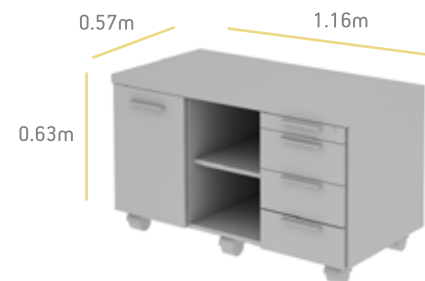

Λαοιόσεις/Dimensions

Υφικά/Materials

Χρώματα μελαμίνης

- Wenge dark
- Καρυδιά
- Wenge
- Δρυς gray
- Λευκό

Μεταλλικά στοιχεία

- Νίκελ (Χρώμιο)

Melamine colors

- Walnut
- Wenge
- Oak gray
- White

Metal parts

- Nickel (Chromium)