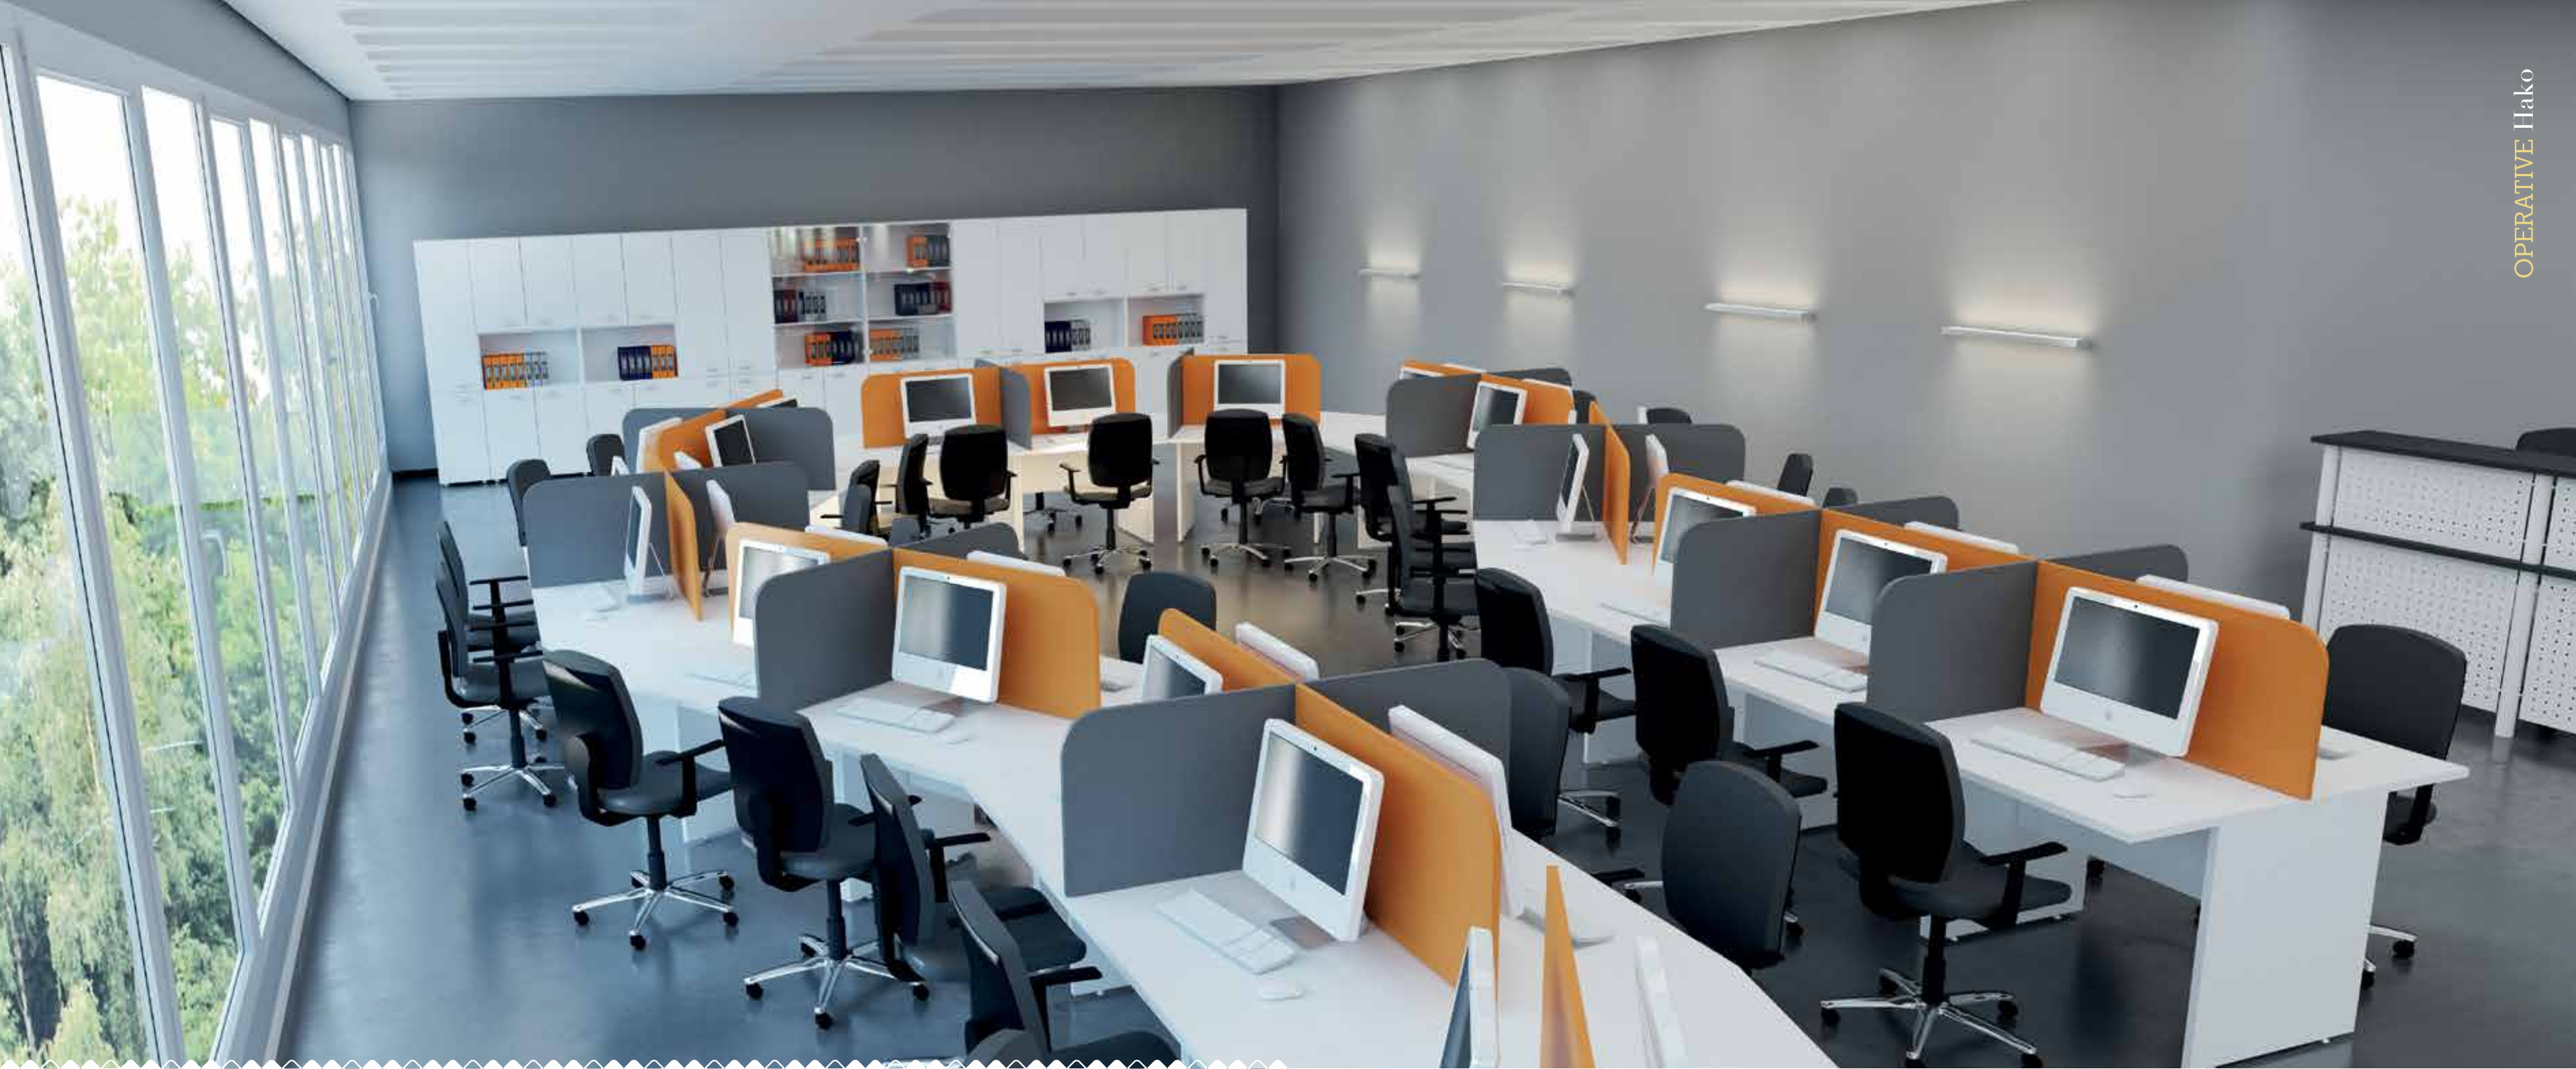

The operative range Hako, is a versatile solution that serves both the projects of group work and the employee's concentration when privacy is required.

Λειτουργίες/Dimensions

Υλικά/Materials

Χρώματα επιφανειών